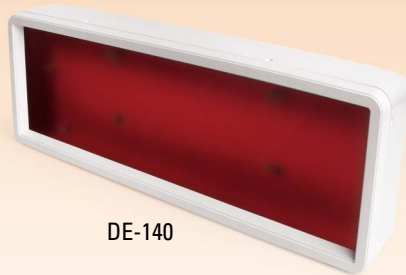

DE-110

288 x 150 x 56 mm

PANEL OPTIONS

RED SATIN / GLOSSY RED / GRAY

SUITABLE ACCESSORIES

A-58 CLICK WALL MOUNT

MATERIAL

BODY ABS

PANEL PLEXIGLAS

COLOR GRAY / BLACK

PACKAGING 10 PCS/BOX

PANEL OPTIONS

RED SATIN (Glossy + Frosted)

RED GLOSSY (Glossy + Glossy)

DE-115

DE-120

DE-120

DOUBLE SIDED
288 x 103 x 68 mm

DISPLAY ENCLOSURE

MATERIAL	
BODY	ALUMINIUM
FRAME	ABS
COLOR	GRAY
PANEL	PLEXIGLAS
PACKAGING	10 PCS/BOX

PANEL OPTIONS

RED SATIN / GLOSSY RED

DE-130

DE-130

DOUBLE SIDED
288 x 150 x 73 mm

DISPLAY ENCLOSURE

MATERIAL	
BODY	ALUMINIUM
FRAME	ABS
COLOR	GRAY
PANEL	PLEXIGLAS
PACKAGING	10 PCS/BOX

PANEL OPTIONS

RED SATIN / GLOSSY RED

DE-140

DE-140

430 x 150 x 60 mm