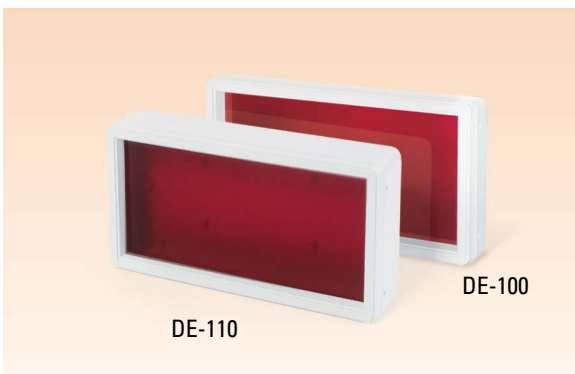

MOUNTING KIT

DE-100

DE-110