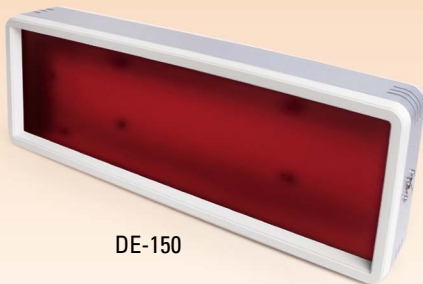

DE-110

288 x 150 x 56 mm

PANEL OPTIONS

RED SATIN / GLOSSY RED / GRAY

SUITABLE ACCESSORIES

A-58 CLICK WALL MOUNT

MATERIAL

BODY ABS

DOUBLE SIDED
288 x 150 x 73 mm

DISPLAY ENCLOSURE

MATERIAL	
BODY	ALUMINIUM
FRAME	ABS
COLOR	GRAY
PANEL	PLEXIGLAS
PACKAGING	10 PCS/BOX

PANEL OPTIONS

RED SATIN / GLOSSY RED

DE-140

DE-140

430 x 150 x 60 mm

DISPLAY ENCLOSURE

MATERIAL	
BODY	ABS
COLOR	GRAY / BLACK
PANEL	PLEXIGLAS
PACKAGING	10 PCS/BOX

SUITABLE ACCESSORIES

A-58 CLICK WALL MOUNT

PANEL OPTIONS

RED SATIN / GLOSSY RED

DE-150

DE-150

DOUBLE SIDED
430 x 150 x 74 mm

DISPLAY ENCLOSURE

MATERIAL	
BODY	ALUMINIUM
FRAME	ABS
COLOR	GRAY
PANEL	PLEXIGLAS
PACKAGING	10 PCS/BOX

SUITABLE ACCESSORIES

A-58 CLICK WALL MOUNT

PANEL OPTIONS

RED SATIN / GLOSSY RED