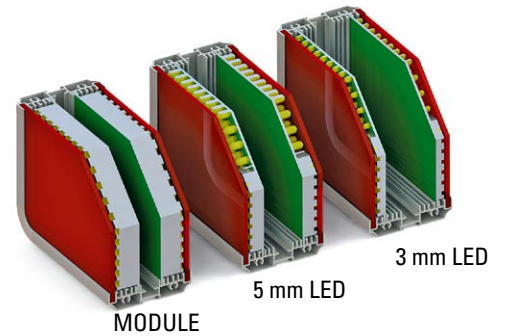

MODULAR DISPLAY ENCLOSURES

CARD RAILS FOR DIFFERENT TYPES OF LEDS AND 7-SEGMENT DISPLAYS

DE-060-X-Y

X-Y-6 cm

MODULAR DISPLAY ENCLOSURE

PANEL OPTIONS

RED SATIN (Glossy+Frosted)
RED GLOSSY (Glossy+ Glossy)
SMOKED GLOSSY

MATERIAL	ALUMINIUM 6063
COLOR	BLACK / WHITE / NATURAL ANODIZED
SURFACE	ELECTROSTATIC PAINT / ANODIZED

* DE-060-X-Y LENGTH CAN BE CUSTOMIZED BETWEEN 10 cm AND 2 m.

DE-060-P-X

PROFILE
6 x 1,5 x X cm

MODULAR DISPLAY ENCLOSURE

DE-060-K

BRACKET SET

DE-060-L

METAL CORNER

DE-060-P PROFILE

MATERIAL	ALUMINIUM 6063
COLOR	BLACK / WHITE / NATURAL ANODIZED

DE-060-K BRACKET SET

MATERIAL	ABS
COLOR	BLACK / WHITE
SCREWS	4 PCS/BOX M4 x 16 COMBO HEAD STAINLESS

* DE-060-X-Y LENGTH CAN BE CUSTOMIZED BETWEEN 4 cm AND 3 m.