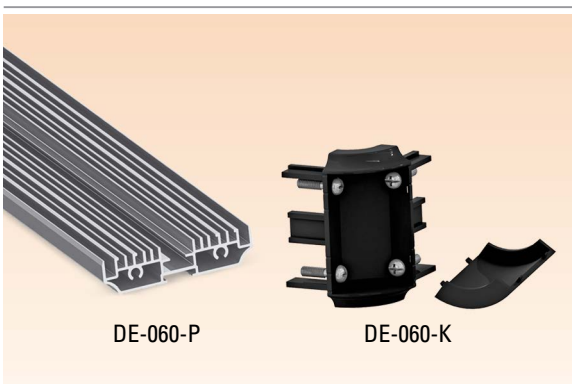

MODULAR DISPLAY ENCLOSURES

CARD RAILS FOR DIFFERENT TYPES OF LEDS AND 7-SEGMENT DISPLAYS

DE-060-X-Y

X-Y-6 cm

MODULAR DISPLAY ENCLOSURE

PANEL OPTIONS

RED SATIN (Glossy+Frosted)
RED GLOSSY (Glossy+ Glossy)
SMOKED GLOSSY

MATERIAL	ALUMINIUM 6063
COLOR	BLACK / WHITE / NATURAL ANODIZED
SURFACE	ELECTROSTATIC PAINT / ANODIZED

* DE-060-X-Y LENGTH CAN BE CUSTOMIZED BETWEEN 10 cm AND 2 m.

DE-060-P-X

PROFILE
6 x 1,5 x X cm

MODULAR DISPLAY ENCLOSURE

DE-060-K

BRACKET SET

DE-060-L

METAL CORNER

DE-060-P PROFILE

MATERIAL	ALUMINIUM 6063
COLOR	BLACK / WHITE / NATURAL ANODIZED

DE-060-K BRACKET SET

MATERIAL	ABS
COLOR	BLACK / WHITE
SCREWS	4 PCS/BOX M4 x 16 COMBO HEAD STAINLESS

* DE-060-X-Y LENGTH CAN BE CUSTOMIZED BETWEEN 4 cm AND 3 m.