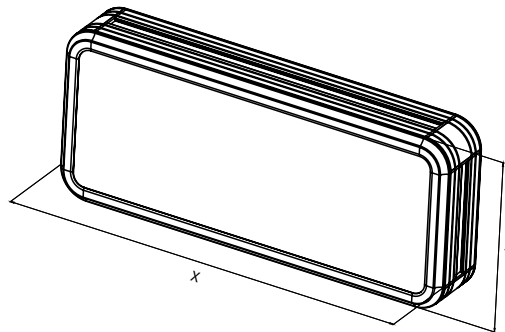

MODULAR DISPLAY ENCLOSURES

CARD RAILS FOR DIFFERENT TYPES OF LEDS AND 7-SEGMENT DISPLAYS

DE-060-X-Y

X-Y-6 cm

MODULAR DISPLAY ENCLOSURE

PANEL OPTIONS

RED SATIN (Glossy+Frosted)
RED GLOSSY (Glossy+ Glossy)
SMOKED GLOSSY

MATERIAL	ALUMINIUM 6063
COLOR	BLACK / WHITE / NATURAL ANODIZED
SURFACE	ELECTROSTATIC PAINT / ANODIZED

* DE-060-X-Y LENGTH CAN BE CUSTOMIZED BETWEEN 10 cm AND 2 m.

DE-060-P-X

PROFILE
6 x 1,5 x X cm

MODULAR DISPLAY ENCLOSURE

DE-060-K

BRACKET SET

DE-060-L

METAL CORNER

DE-060-P PROFILE

MATERIAL	ALUMINIUM 6063
COLOR	BLACK / WHITE / NATURAL ANODIZED

DE-060-K BRACKET SET

MATERIAL	ABS
COLOR	BLACK / WHITE
SCREWS	4 PCS/BOX M4 x 16 COMBO HEAD STAINLESS

* DE-060-X-Y LENGTH CAN BE CUSTOMIZED BETWEEN 4 cm AND 3 m.