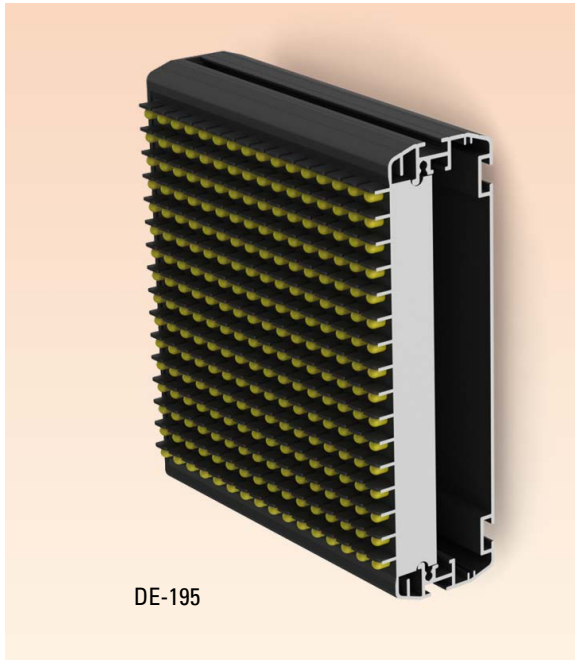

P10 PANEL FIT DISPLAY ENCLOSURE

- Designed for P10 led modules
- Very fast mounting advantage
- Durable structure
- Stainless end cap screws

DE-195-XX

187 x 50 x (CUSTOM) mm

P10 PANEL FIT DISPLAY ENCLOSURE

MATERIAL	ALUMINIUM 6063
COLOR	BLACK
SURFACE	ELECTROSTATIC PAINT
END CAPS	2,5 mm ALUMINIUM FLANGED END CAPS FLAT END CAPS

* DE-195-XX Length can be customized between 40mm to 3m