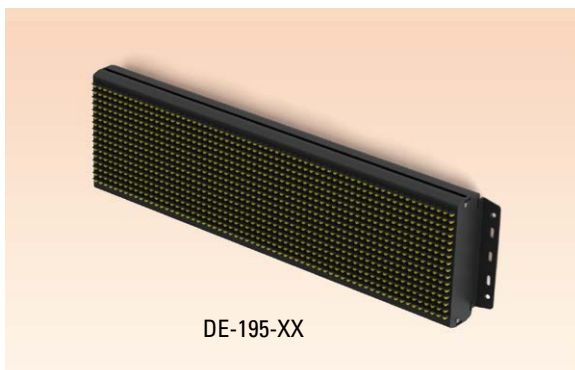

P10 PANEL FIT DISPLAY ENCLOSURE

- Designed for P10 led modules
- Very fast mounting advantage
- Durable structure
- Stainless end cap screws

DE-195-XX

187 x 50 x (CUSTOM) mm

P10 PANEL FIT DISPLAY ENCLOSURE

MATERIAL	ALUMINIUM 6063
COLOR	BLACK
SURFACE	ELECTROSTATIC PAINT
END CAPS	2,5 mm ALUMINIUM FLANGED END CAPS FLAT END CAPS

* DE-195-XX Length can be customized between 40mm to 3m