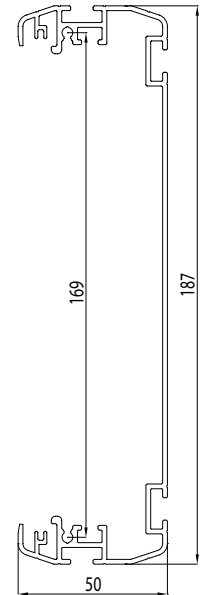

P10 PANEL FIT DISPLAY ENCLOSURE

- Designed for P10 led modules
- Very fast mounting advantage
- Durable structure
- Stainless end cap screws

DE-195-XX

187 x 50 x (CUSTOM) mm

P10 PANEL FIT DISPLAY ENCLOSURE

MATERIAL	ALUMINIUM 6063
COLOR	BLACK
SURFACE	ELECTROSTATIC PAINT
END CAPS	2,5 mm ALUMINIUM FLANGED END CAPS FLAT END CAPS

* DE-195-XX Length can be customized between 40mm to 3m