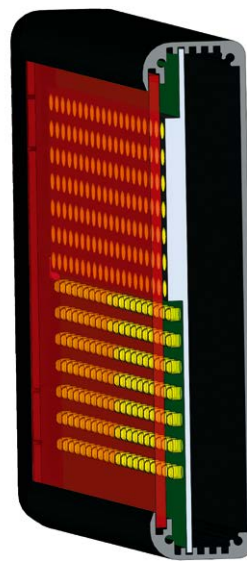

PROFILE DISPLAY ENCLOSURES

CARD RAILS FOR DIFFERENT TYPES OF LEDS AND 7-SEGMENT DISPLAYS

DE-153-XX

150 x 30 x (CUSTOM)mm

ALUMINIUM PROFILE ENCLOSURES

MATERIAL	ALUMINIUM 6063
COLOR	BLACK / WHITE
SURFACE	MATTE ELECTROSTATIC PAINT
PLASTIC END CAPS	BLACK

* DE-153-XX Length can be customized between 40mm to 3m