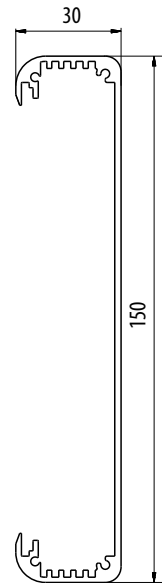

PROFILE DISPLAY ENCLOSURES

CARD RAILS FOR DIFFERENT TYPES OF LEDS AND 7-SEGMENT DISPLAYS

DE-153-XX

150 x 30 x (CUSTOM)mm

ALUMINIUM PROFILE ENCLOSURES

MATERIAL	ALUMINIUM 6063
COLOR	BLACK / WHITE
SURFACE	MATTE ELECTROSTATIC PAINT
PLASTIC END CAPS	BLACK

* DE-153-XX Length can be customized between 40mm to 3m