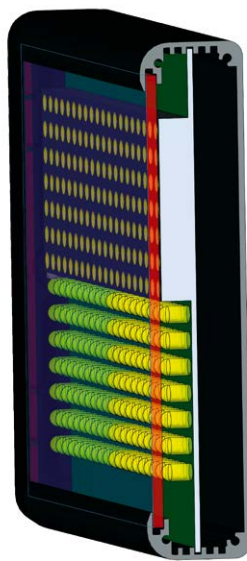

PROFILE DISPLAY ENCLOSURES

CARD RAILS FOR DIFFERENT TYPES OF LEDS AND 7-SEGMENT DISPLAYS

DE-153-XX

150 x 30 x (CUSTOM)mm

ALUMINIUM PROFILE ENCLOSURES

MATERIAL	ALUMINIUM 6063
COLOR	BLACK / WHITE
SURFACE	MATTE ELECTROSTATIC PAINT
PLASTIC END CAPS	BLACK

* DE-153-XX Length can be customized between 40mm to 3m