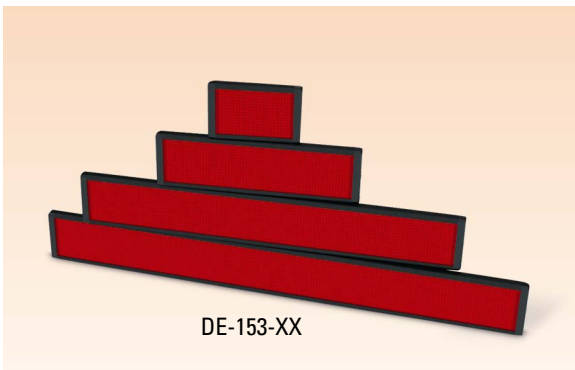

PROFILE DISPLAY ENCLOSURES

CARD RAILS FOR DIFFERENT TYPES OF LEDS AND 7-SEGMENT DISPLAYS

DE-153-XX

150 x 30 x (CUSTOM)mm

ALUMINIUM PROFILE ENCLOSURES

MATERIAL	ALUMINIUM 6063
COLOR	BLACK / WHITE
SURFACE	MATTE ELECTROSTATIC PAINT
PLASTIC END CAPS	BLACK

* DE-153-XX Length can be customized between 40mm to 3m