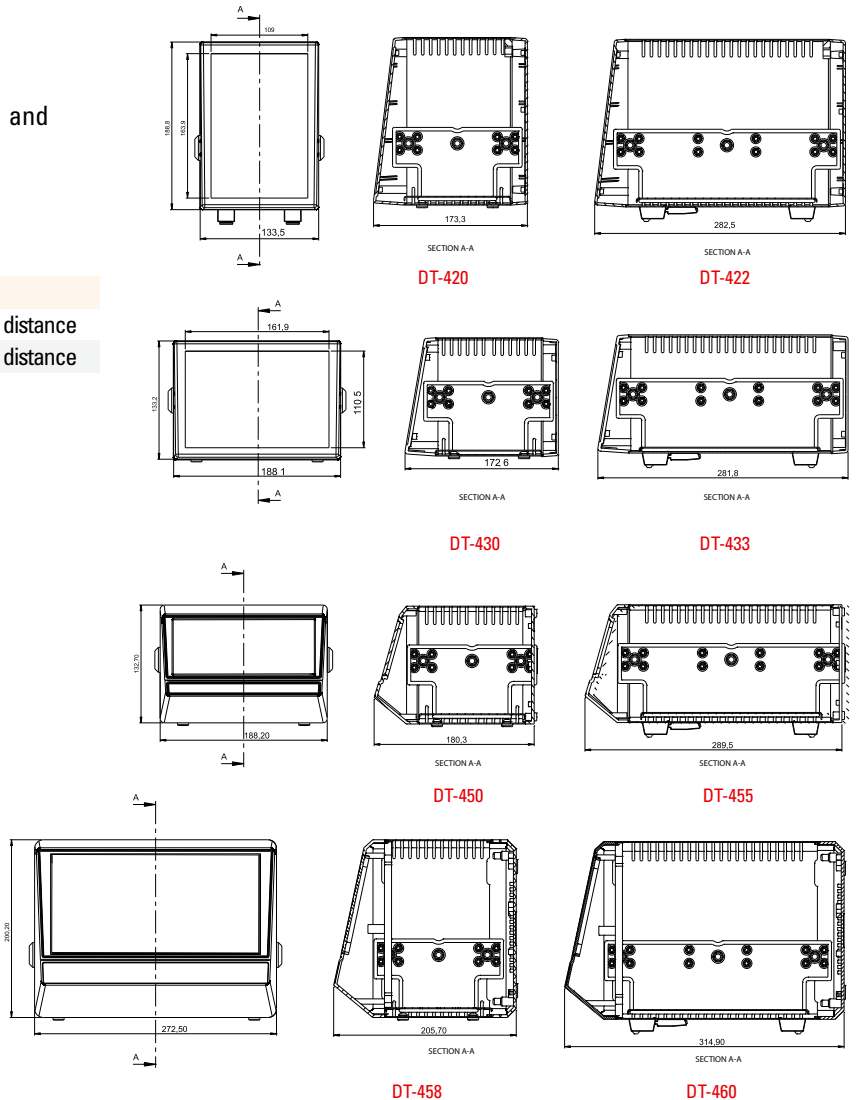

- Plastic and metal hybrid design
- High quality ABS material
- Electrostatic powder coated 1 mm mild steel body
- Perforated, galvanized internal mild steel mounting plate
- Sloped standing option with optional tilting foot
- Useful for laboratory, medical measurement, measuring and control systems, power supplies and educational sets
- Easy carriage with optional metal handle
- Customizable panels

**METAL HANDLE**  
 A-97 185 mm Axial distance  
 A-98 132 mm Axial distance

Code	Width (A)	Length (B)	Height (C)
DT-460	273	315	201
DT-458	273	206	201
DT-455	189	290	133
DT-450	189	181	133
DT-433	188	282	134
DT-430	188	173	134
DT-428	188	124	134
DT-422	134	283	189
DT-420	134	173	189

### DT-420

134 x 173 x 189 mm

**SLOPED LABORATORY ENCLOSURE**

MATERIAL	
PLASTICS	ABS
BODY	METAL SHEET
PAINT	ELECTROSTATIC COATING
COLOR	GRAY
PACKAGING	1 PCS/BOX

### DT-422

134 x 283 x 189 mm

**SLOPED LABORATORY ENCLOSURE**

MATERIAL	
PLASTICS	ABS
BODY	METAL SHEET
PAINT	ELECTROSTATIC COATING
COLOR	GRAY
PACKAGING	1 PCS/BOX