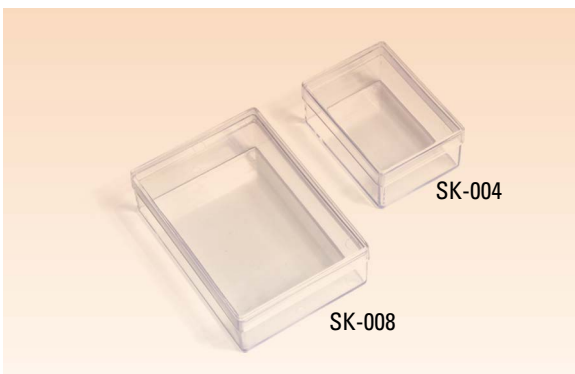

HH-019	USB ENCLOSURE 71 x 23 x 8,7 mm	OTHER ENCLOSURE
MATERIAL	ABS	
COLOR	LIGHT GRAY	

OP-010	PHOTOCELL SENSOR 56 x 60 x 66 mm	OTHER ENCLOSURES
MATERIAL		
BODY	LIGHT GRAY / DARK GRAY / BLACK	
CAP	PS	
PACKAGING	20 PCS/BOX	

PE-100	33 x 45 x 50 mm	POTTING ENCLOSURE
PE-100-A	OPEN BASE	
PE-100-B	OPEN TOP	
MATERIAL	ABS-FR	
COLOR	BLACK	
PACKAGING	50 PCS/BOX	

SK-004	71 x 51 x 31 mm	CLEAR PACKAGING ENCLOSURE
SK-008	101 x 71 x 31 mm	
SK-010	120 x 80 x 36 mm	
MATERIAL	SAN	
PACKAGING	50 PCS/BOX	

DM-034	82 x 80 x 50 mm	WARNING LIGHT ENCLOSURE
MATERIAL	ABS - i20	
COLOR	WHITE	
PACKAGING	20 PCS/BOX	