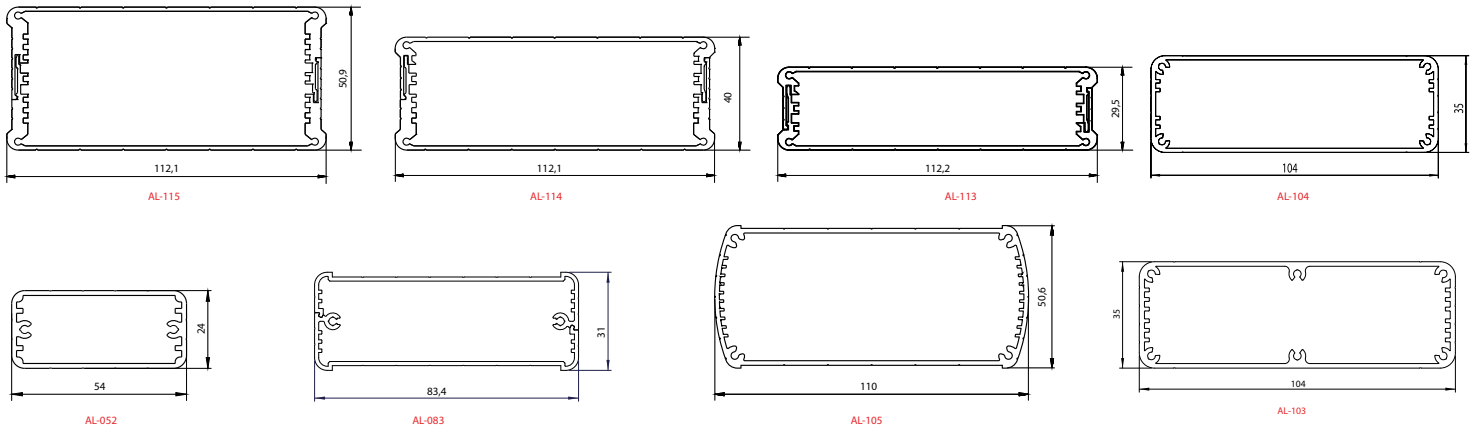

## ALUMINIUM PROFILE ENCLOSURES

Model	Dimensions	Material	Color	Surface	End Caps
<b>AL-052-5</b>	54 x 24 x 56 mm	<b>ALUMINIUM PROFILE ENCLOSURE</b>			
<b>AL-052-10</b>	54 x 24 x 106 mm	ALUMINIUM 6063	BLACK (RAL 9005) / CREAM (RAL 9001) / SILVER (RAL 9006)	ELECTROSTATIC GLOSS	ALUMINIUM
<b>AL-052-15</b>	54 x 24 x 156 mm				
<b>AL-052-20</b>	54 x 24 x 206 mm				
<b>AL-052-XX</b>	54 x 24 x (CUSTOM)	* AL-052-XX length can be customized between 40mm to 3m			

Model	Dimensions	Material	Color	Surface	End Caps
<b>AL-083-5</b>	83,4 x 31 x 62 mm	<b>ALUMINIUM PROFILE ENCLOSURE</b>			
<b>AL-083-10</b>	83,4 x 31 x 112 mm	ALUMINIUM 6063	NATURAL / BLACK	MATT ANODIZED	FLAT PLASTIC / MOUNTABLE PLASTIC
<b>AL-083-15</b>	83,4 x 31 x 162 mm				
<b>AL-083-20</b>	83,4 x 31 x 212 mm				
<b>AL-083-XX</b>	83,4 x 31 x (CUSTOM)	* AL-083-XX length can be customized between 40mm to 3m			

 <p>AL-103</p>	<b>AL-103-5</b>	104 x 35 x 56 mm	<b>ALUMINIUM PROFILE ENCLOSURE</b>	
	<b>AL-103-10</b>	104 x 35 x 106 mm	MATERIAL	ALUMINIUM 6063
	<b>AL-103-15</b>	104 x 35 x 156 mm	COLOR	NATURAL / BLACK
	<b>AL-103-20</b>	104 x 35 x 206 mm	SURFACE	MATT ANODIZED
	<b>AL-103-XX</b>	104 x 35 x (CUSTOM)	END CAPS	1.5mm ALUMINIUM
		* AL-103-XX length can be customized between 40mm to 3m		

 <p>AL-105</p>	<b>AL-105-5</b>	110 x 50 x 56 mm	<b>ALUMINIUM PROFILE ENCLOSURE</b>	
	<b>AL-105-10</b>	110 x 50 x 106 mm	MATERIAL	ALUMINIUM 6063
	<b>AL-105-15</b>	110 x 50 x 156 mm	COLOR	NATURAL / BLACK
	<b>AL-105-20</b>	110 x 50 x 206 mm	SURFACE	MATT ANODIZED
	<b>AL-105-XX</b>	110 x 50 x (CUSTOM)	END CAPS	1.5mm ALUMINIUM
		* AL-105-XX length can be customized between 40mm to 3m		