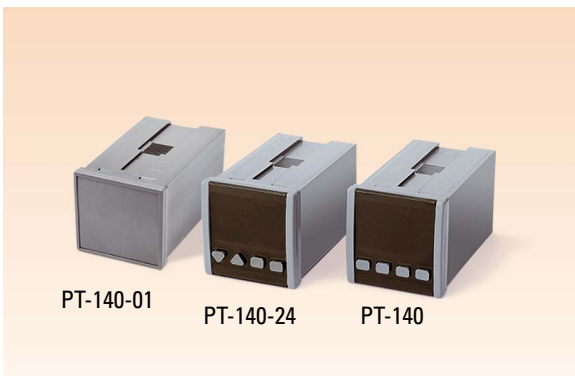

PT-125

PT-125

36 x 72 x 85 mm

DIN PANEL ENCLOSURE

MATERIAL	ABS
COLOR	LIGHT GRAY / DARK GRAY / BLACK
PACKAGING	20 PCS/BOX

FRONT PANEL OPTIONS

CLEAR/ SMOKED

- ORIENTATION OF FRONT PANEL BUTTONS CAN BE CUSTOMIZED

PT-140-01

PT-140-24

PT-140

PT-140-01

48 x 48 x 82 mm

DIN PANEL ENCLOSURE

PT-140-24

48 x 48 x 85 mm
W/ BUTTONS