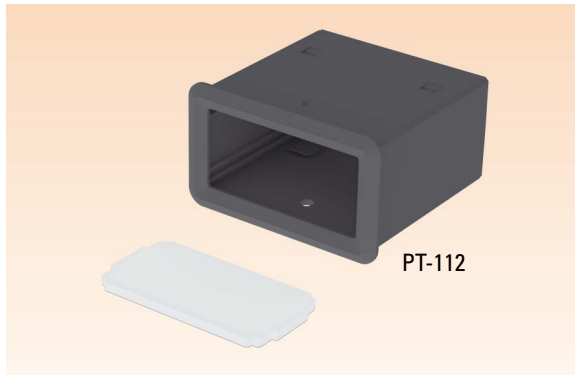

PT-112 37 x 62 x 61 mm **DIN PANEL ENCLOSURE**

MATERIAL	ABS
COLOR	LIGHT GRAY / BLACK
PACKAGING	40 PCS/BOX

FRONT PANEL OPTIONS
RED / GRAY

NO SCREW CLICK ASSEMBLY