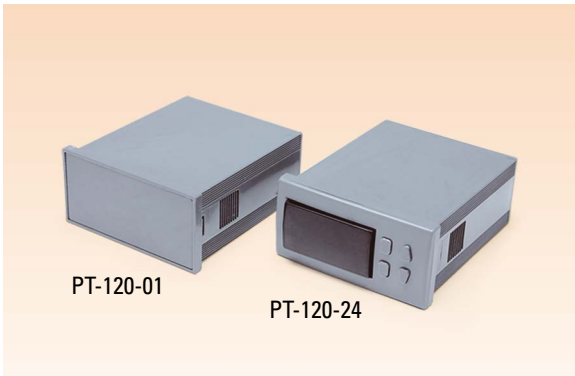

FRONT PANEL OPTIONS
RED / GRAY

NO SCREW CLICK ASSEMBLY

PT-120-01 36 x 72 x 81 mm **DIN PANEL ENCLOSURE**

PT-120-24 W/ BUTTONS 36 x 72 x 85 mm **CONCAVE FRONT PANEL COLOR OPTIONS**
SMOKED / RED

MATERIAL	ABS
COLOR	LIGHT GRAY / DARK GRAY / BLACK
PACKAGING	20 PCS/BOX