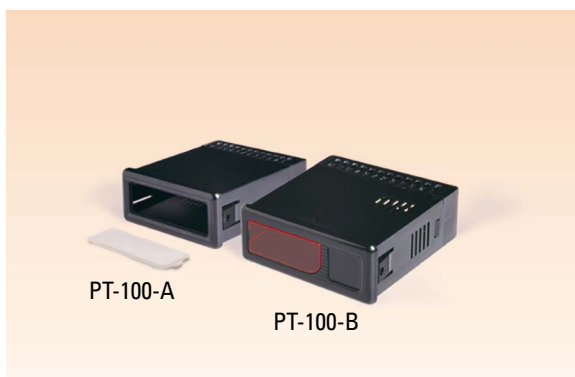

PT-100-A	ALL OPEN 33 x 75 x 79 mm	DIN PANEL ENCLOSURE

PT-100-B	W/ STICKER PANEL 33 x 75 x 79 mm	MATERIAL ABS COLOR BLACK PACKAGING 20 PCS/BOX

FRONT PANEL OPTIONS
LIGHT GRAY / CLEAR/ RED