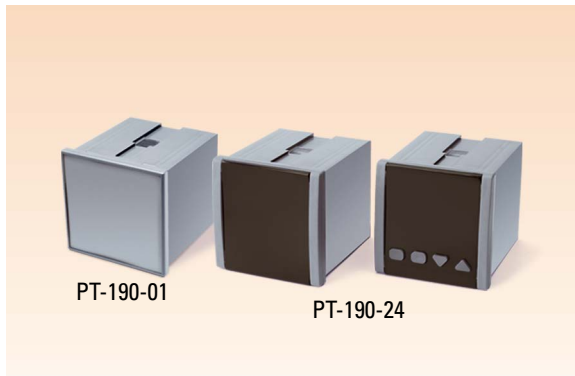

MATERIAL	ABS
COLOR	LIGHT GRAY / DARK GRAY / BLACK
PACKAGING	20 PCS/BOX

FRONT PANEL OPTIONS

OPAQUE/ SMOKED / CLEAR

- ORIENTATION OF FRONT PANEL BUTTONS CAN BE CUSTOMIZED

PT-165

PT-165

48 x 96 x 77 mm

DIN PANEL ENCLOSURE

MATERIAL	ABS
COLOR	LIGHT GRAY / BLACK
PACKAGING	20 PCS/BOX

FRONT PANEL OPTIONS

OPAQUE/ SMOKED / CLEAR

- ORIENTATION OF FRONT PANEL BUTTONS CAN BE CUSTOMIZED

PT-190-01	72 x 72 x 81 mm	DIN PANEL ENCLOSURE
------------------	-----------------	----------------------------