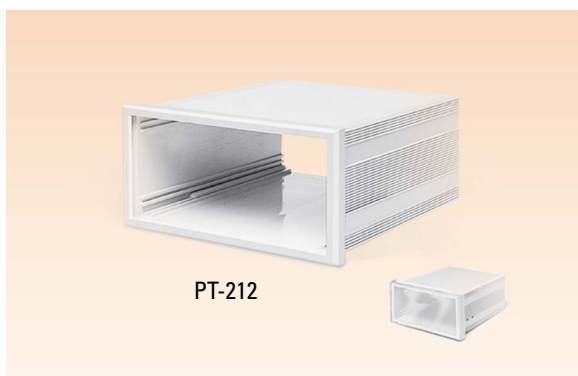

PT-212 72 x 144 x 162 mm **DIN PANEL ENCLOSURE**

MATERIAL	ABS
COLOR	LIGHT GRAY / BLACK
PACKAGING	20 PCS/BOX

FRONT PANEL COLOR OPTIONS
LIGHT GRAY / CLEAR / RED

*PROTECTIVE CLEAR CAP IS OPTIONAL