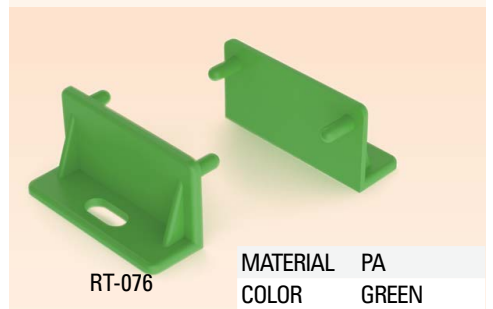

RT-076 WALL MOUNTING KIT (LONG)

RT-076	MATERIAL	PA
	COLOR	GREEN