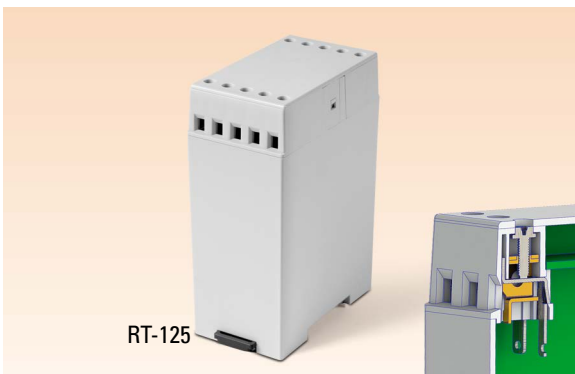

RT-125

45 x 78 x 110 mm

DIN RAIL ENCLOSURE

MATERIAL	ABS
COLOR	LIGHT GRAY
PACKAGING	50 PCS/BOX

SUITABLE ACCESSORIES

A-146 TERMINAL

A-147 TERMINAL CAP