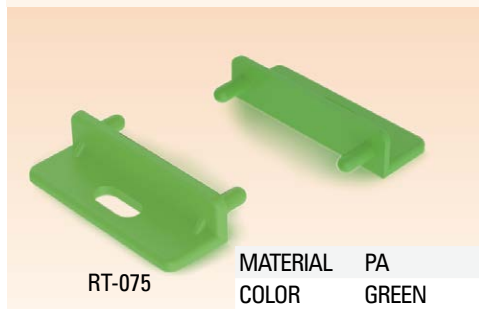

RT-075 WALL MOUNTING KIT (SHORT)

RT-075	MATERIAL	PA
	COLOR	GREEN