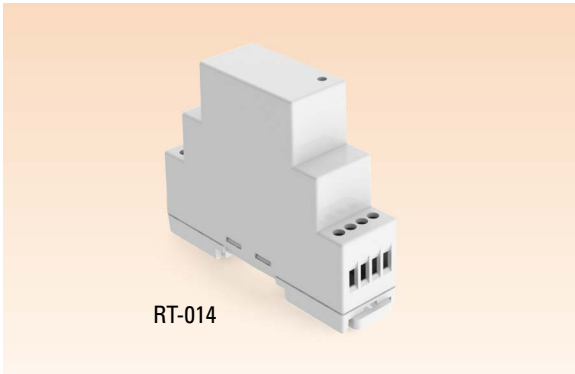

### RT-076 WALL MOUNTING KIT (LONG)

RT-076	MATERIAL	PA
	COLOR	GREEN

**RT-101** 90 x 67 x 25 mm **DIN RAIL ENCLOSURE**

MATERIAL	ABS
COLOR	LIGHT GRAY
PACKAGING	50 PCS/BOX

**RT-014** 90 x 25 x 73 mm **DIN RAIL ENCLOSURE**