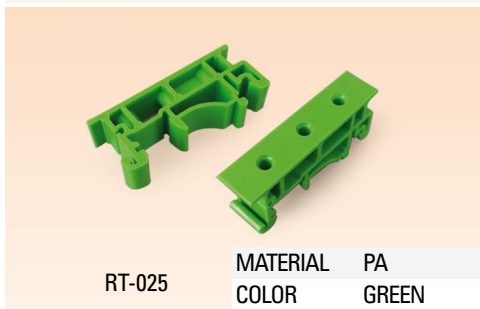

## DIN RAIL ENCLOSURES

<b>RT-072</b>	CARD CRADLE 72 mm EN	<b>DIN RAIL ENCLOSURE</b>	
<b>RT-072-1</b>	SIDE CAP	MATERIAL	PA
<b>RT-072-2</b>	CARD CRADLE EXTENSION	COLOR	GREEN
<b>RT-072-3</b>	CARD CRADLE DIN HOLDER	CARD WIDTH	72 mm or 68 mm
		CARD LENGTH	21 mm + 22,6 x EXTENSION

<b>RT-077</b>	CARD CRADLE 107 mm width	<b>DIN RAIL ENCLOSURE</b>	
<b>RT-077-1</b>	SIDE CAP	MATERIAL	PA
<b>RT-077-2</b>	EXTENSION (17,5 mm)	COLOR	GREEN
<b>RT-077-3</b>	EXTENSION (35 mm)	CARD WIDTH	107mm
<b>RT-077-4</b>	CARD CRADLE DIN HOLDER		

### RT-025 DIN RAY MOUNT CARD CRADLE (RAY DISTANCE)

RT-025	MATERIAL	PA
	COLOR	GREEN