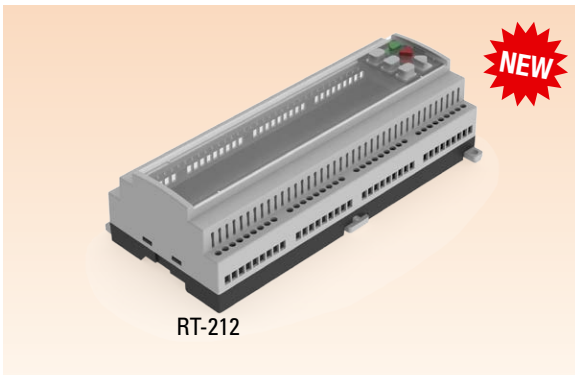

RT-212	212 x 90 x 59 mm	DIN RAIL ENCLOSURE	
RT-212-A	FULLY CLOSED	MATERIAL	ABS
RT-212-B	W/ VENTILATION	PANEL	CLEAR/ SMOKED/ LIGHT GRAY
RT-212-C	FOR SCREW TERMINAL	COLOR	LIGHT GRAY
RT-212-D	BREAKABLE FOR SOCKET TERMINAL	PACKAGING	20 PCS/BOX