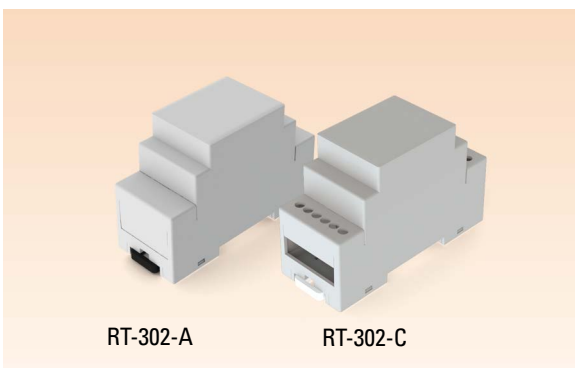

RT-302

36,7 x 90,3 x 60 mm

DIN RAIL ENCLOSURE

RT-302-A

FULLY CLOSED

MATERIAL	ABS
COLOR	LIGHT GRAY

RT-302-C

FOR SCREW
TERMINAL

PANEL	LIGHT GRAY
PACKAGING	20 PCS/BOX

RT-302-E

FOR SOCKET
TERMINAL