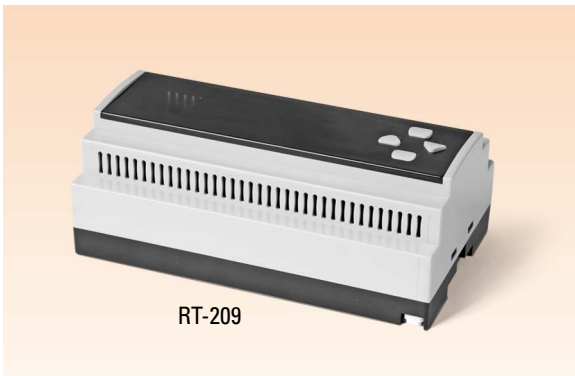

RT-209	157,5 x 91 x 58,4 mm	DIN RAIL ENCLOSURE	
RT-209-A	FULLY CLOSED	MATERIAL	ABS
RT-209-B	W/ VENTILATION	PANEL	CLEAR/ SMOKED/ LIGHT GRAY
RT-209-C	FOR SCREW TERMINAL	COLOR	LIGHT GRAY
RT-209D	BREAKABLE FOR SOCKET TERMINAL	PACKAGING	20 PCS/BOX