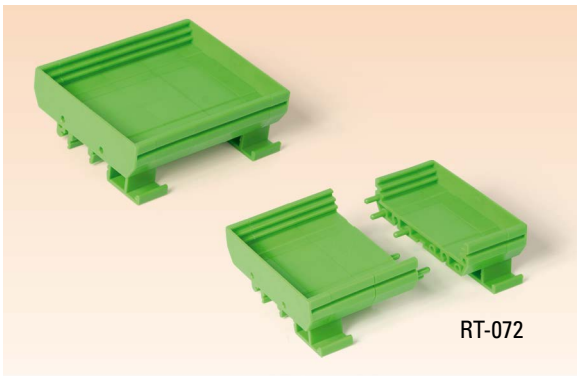

## DIN RAIL ENCLOSURES

<b>RT-072</b>	CARD CRADLE 72 mm EN	<b>DIN RAIL ENCLOSURE</b>	
<b>RT-072-1</b>	SIDE CAP	MATERIAL	PA
<b>RT-072-2</b>	CARD CRADLE EXTENSION	COLOR	GREEN
<b>RT-072-3</b>	CARD CRADLE DIN HOLDER	CARD WIDTH	72 mm or 68 mm
		CARD LENGTH	21 mm + 22,6 x EXTENSION

<b>RT-077</b>	CARD CRADLE 107 mm width	<b>DIN RAIL ENCLOSURE</b>	
<b>RT-077-1</b>	SIDE CAP	MATERIAL	PA
<b>RT-077-2</b>	EXTENSION (17,5 mm)	COLOR	GREEN
<b>RT-077-3</b>	EXTENSION (35 mm)	CARD WIDTH	107mm
<b>RT-077-4</b>	CARD CRADLE DIN HOLDER		

### RT-025 DIN RAY MOUNT CARD CRADLE (RAY DISTANCE)

RT-025	MATERIAL	PA
	COLOR	GREEN