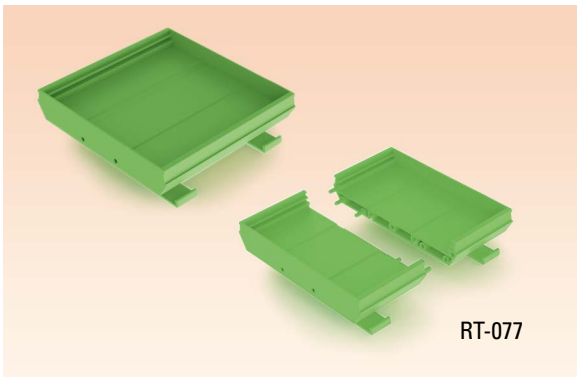

## DIN RAIL ENCLOSURES

<b>RT-072</b>	CARD CRADLE 72 mm EN	<b>DIN RAIL ENCLOSURE</b>	
<b>RT-072-1</b>	SIDE CAP	MATERIAL	PA
<b>RT-072-2</b>	CARD CRADLE EXTENSION	COLOR	GREEN
<b>RT-072-3</b>	CARD CRADLE DIN HOLDER	CARD WIDTH	72 mm or 68 mm
		CARD LENGTH	21 mm + 22,6 x EXTENSION

<b>RT-077</b>	CARD CRADLE 107 mm width	<b>DIN RAIL ENCLOSURE</b>	
<b>RT-077-1</b>	SIDE CAP	MATERIAL	PA
<b>RT-077-2</b>	EXTENSION (17,5 mm)	COLOR	GREEN
<b>RT-077-3</b>	EXTENSION (35 mm)	CARD WIDTH	107mm
<b>RT-077-4</b>	CARD CRADLE DIN HOLDER		

### RT-025 DIN RAY MOUNT CARD CRADLE (RAY DISTANCE)

RT-025	MATERIAL	PA
	COLOR	GREEN