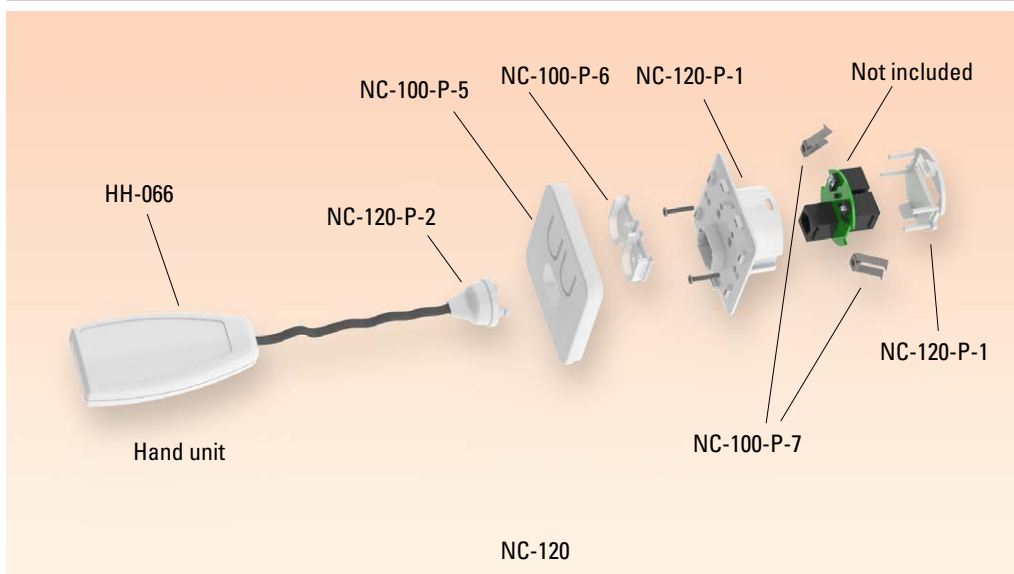

NC-100 Wc Pull Cord Enclosure
FLUSH MOUNTED EMERGENCY PULL CORD STATION ENCLOSURE

MATERIAL	ABS
COLOR	WHITE
PACKAGING	10 PCS/BOX

- COMPATIBLE WITH 60 MM CIRCULAR WALL BOX
- FOR NURSE CALLING AND WC EMERGENCY
- ELECTRONIC CIRCUIT NOT INCLUDED

NC-120 Bed Unit Enclosure
FLUSH MOUNTED EMERGENCY CALL STATION ENCLOSURE

MATERIAL	ABS
COLOR	WHITE
PACKAGING	10 PCS/BOX

- COMPATIBLE WITH 60 MM CIRCULAR WALL BOX
- USED IN NURSE CALLING SYSTEMS
- HAND UNIT SOLD SEPERATELY
- ELECTRONIC CIRCUIT NOT INCLUDED