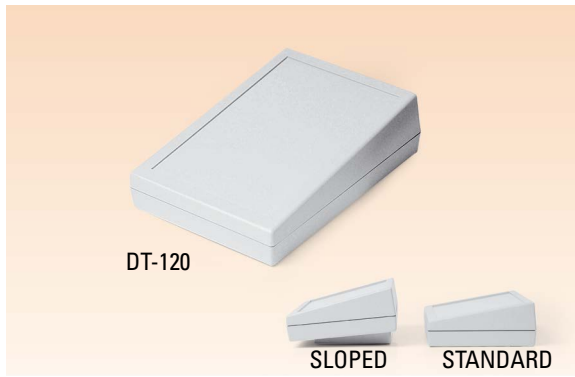

SLOPED DESKTOP ENCLOSURES

DT-065

WALL MOUNT

DT-065 120 x 80 x 31 mm

MATERIAL	ABS
COLOR	LIGHT GRAY / BLACK
PACKAGING	10 PCS/BOX

• WINDOW FOR 2x16 LCD SCREEN

DT-080

DT-080 148 x 87 x 38 mm **SLOPED DESKTOP ENCLOSURE**

MATERIAL	ABS
COLOR	LIGHT GRAY / BLACK
PACKAGING	10 PCS/BOX

SUITABLE ACCESSORIES

A-58 CLICK WALL MOUNT
A-59 WALL MOUNT EAR

DT-090-A DT-090-B

DT-090 150 x 95 x 49,5 mm **SLOPED DESKTOP ENCLOSURE**

DT-090-A	OPEN LCD PANEL	SUITABLE ACCESSORIES	
DT-090-B	CLOSED LCD PANEL		A-58 CLICK WALL MOUNT
DT-090-C	FOR 2x16 LCD SCREEN		
MATERIAL	ABS		
COLOR	LIGHT GRAY		
PACKAGING	10 PCS/BOX		

DT-100	190 x 137 x 59 mm	SLOPED DESKTOP ENCLOSURE
DT-110	137 x 190 x 59 mm	MATERIAL ABS COLOR LIGHT GRAY / BLACK PACKAGING 10 PCS/BOX
DT-100-A	W/ SLOPED BASE	SUITABLE ACCESSORIES
DT-110-A	W/ SLOPED BASE	A-58 CLICK WALL MOUNT

DT-120	STANDARD 133 x 188 x 55 mm	SLOPED DESKTOP ENCLOSURE
DT-120-A	W/ SLOPED BASE	SUITABLE ACCESSORIES A-58 CLICK WALL MOUNT
MATERIAL	ABS	
COLOR	LIGHT GRAY / BLACK	
PACKAGING	10 PCS/BOX	

DT-130	STANDARD 188 x 133 x 55 mm	SLOPED DESKTOP ENCLOSURE
DT-130-A	W/ SLOPED BASE	SUITABLE ACCESSORIES A-58 CLICK WALL MOUNT
MATERIAL	ABS	
COLOR	LIGHT GRAY / BLACK	
PACKAGING	10 PCS/BOX	