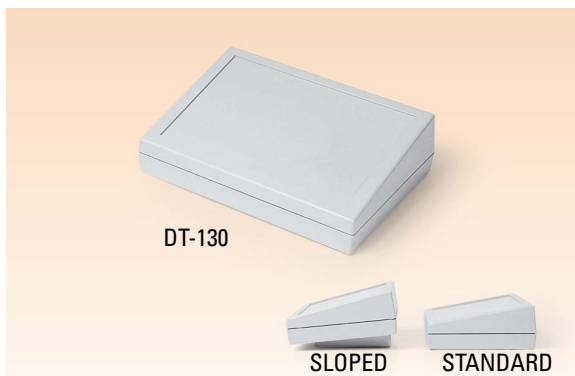

SLOPED DESKTOP ENCLOSURES

DT-065

WALL MOUNT

DT-065 120 x 80 x 31 mm

MATERIAL	ABS
COLOR	LIGHT GRAY / BLACK
PACKAGING	10 PCS/BOX

• WINDOW FOR 2x16 LCD SCREEN

DT-080

DT-080 148 x 87 x 38 mm **SLOPED DESKTOP ENCLOSURE**

MATERIAL	ABS
COLOR	LIGHT GRAY / BLACK
PACKAGING	10 PCS/BOX

SUITABLE ACCESSORIES

A-58 CLICK WALL MOUNT
A-59 WALL MOUNT EAR

DT-090-A DT-090-B

DT-090 150 x 95 x 49,5 mm **SLOPED DESKTOP ENCLOSURE**

DT-090-A	OPEN LCD PANEL	SUITABLE ACCESSORIES	
DT-090-B	CLOSED LCD PANEL		A-58 CLICK WALL MOUNT
DT-090-C	FOR 2x16 LCD SCREEN		
MATERIAL	ABS		
COLOR	LIGHT GRAY		
PACKAGING	10 PCS/BOX		

DT-100	190 x 137 x 59 mm	SLOPED DESKTOP ENCLOSURE
DT-110	137 x 190 x 59 mm	MATERIAL ABS COLOR LIGHT GRAY / BLACK PACKAGING 10 PCS/BOX
DT-100-A	W/ SLOPED BASE	SUITABLE ACCESSORIES
DT-110-A	W/ SLOPED BASE	A-58 CLICK WALL MOUNT

DT-120	STANDARD 133 x 188 x 55 mm	SLOPED DESKTOP ENCLOSURE
DT-120-A	W/ SLOPED BASE	SUITABLE ACCESSORIES A-58 CLICK WALL MOUNT
MATERIAL	ABS	
COLOR	LIGHT GRAY / BLACK	
PACKAGING	10 PCS/BOX	

DT-130	STANDARD 188 x 133 x 55 mm	SLOPED DESKTOP ENCLOSURE
DT-130-A	W/ SLOPED BASE	SUITABLE ACCESSORIES A-58 CLICK WALL MOUNT
MATERIAL	ABS	
COLOR	LIGHT GRAY / BLACK	
PACKAGING	10 PCS/BOX	