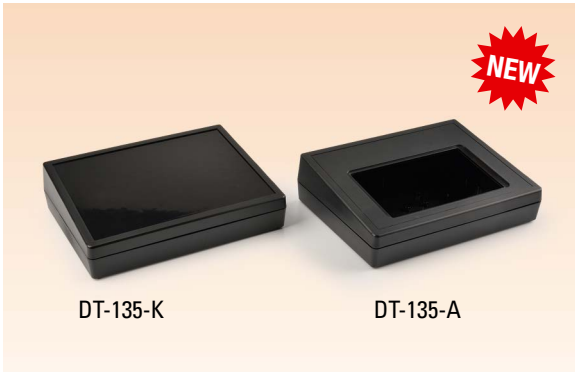

DT-100	190 x 137 x 59 mm	SLOPED DESKTOP ENCLOSURE
DT-110	137 x 190 x 59 mm	MATERIAL ABS COLOR LIGHT GRAY / BLACK PACKAGING 10 PCS/BOX
DT-100-A	W/ SLOPED BASE	SUITABLE ACCESSORIES
DT-110-A	W/ SLOPED BASE	A-58 CLICK WALL MOUNT

DT-140	STANDARD 150 x 125 x 72 mm	SLOPED DESKTOP ENCLOSURE
DT-140-A	W/BATTERY HOLDER	SUITABLE ACCESSORIES A-58 CLICK WALL MOUNT A-932 2xAA BATTERY CONTACT SET
MATERIAL	ABS	
COLOR	LIGHT GRAY / BLACK	
BATTERY HOLDER	2xAA & 9V APPLICABLE	
PACKAGING	10 PCS/BOX	

DT-255	188 x 133 x 62 mm	SLOPED DESKTOP ENCLOSURE
MATERIAL	ABS	SUITABLE ACCESSORIES
COLOR	LIGHT GRAY / BLACK	A-58 CLICK WALL MOUNT
PACKAGING	10 PCS/BOX	

DT-260

273 x 200 x 90 mm

SLOPED DESKTOP ENCLOSURE

MATERIAL	ABS
COLOR	LIGHT GRAY / BLACK
PACKAGING	5 PCS/BOX

SUITABLE ACCESSORIES	
A-58 CLICK WALL MOUNT	

DT-135

270 x 200 x 71 mm

SLOPED DESKTOP ENCLOSURE

DT-135-A

LCD Hole For Rapsberry Pi
7" touch screen

SUITABLE ACCESSORIES	
A-58 CLICK WALL MOUNT	

DT-135-K