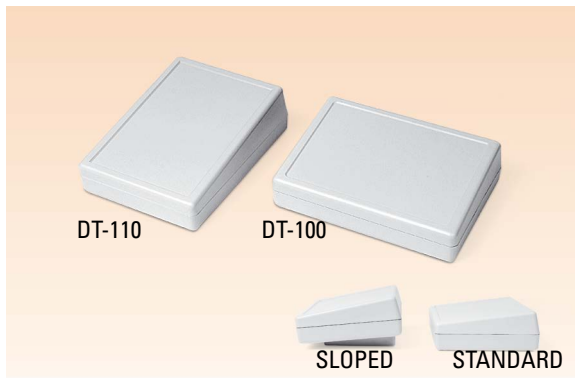

SLOPED DESKTOP ENCLOSURES

DT-065

WALL MOUNT

DT-065 120 x 80 x 31 mm

MATERIAL	ABS
COLOR	LIGHT GRAY / BLACK
PACKAGING	10 PCS/BOX

• WINDOW FOR 2x16 LCD SCREEN

DT-080

DT-080 148 x 87 x 38 mm **SLOPED DESKTOP ENCLOSURE**

MATERIAL	ABS
COLOR	LIGHT GRAY / BLACK
PACKAGING	10 PCS/BOX

SUITABLE ACCESSORIES

A-58 CLICK WALL MOUNT
A-59 WALL MOUNT EAR

DT-090-A DT-090-B

DT-090 150 x 95 x 49,5 mm **SLOPED DESKTOP ENCLOSURE**

DT-090-A	OPEN LCD PANEL	SUITABLE ACCESSORIES	
DT-090-B	CLOSED LCD PANEL		A-58 CLICK WALL MOUNT
DT-090-C	FOR 2x16 LCD SCREEN		
MATERIAL	ABS		
COLOR	LIGHT GRAY		
PACKAGING	10 PCS/BOX		

DT-100	190 x 137 x 59 mm	SLOPED DESKTOP ENCLOSURE
DT-110	137 x 190 x 59 mm	MATERIAL ABS COLOR LIGHT GRAY / BLACK PACKAGING 10 PCS/BOX
DT-100-A	W/ SLOPED BASE	SUITABLE ACCESSORIES
DT-110-A	W/ SLOPED BASE	A-58 CLICK WALL MOUNT

DT-120	STANDARD 133 x 188 x 55 mm	SLOPED DESKTOP ENCLOSURE
DT-120-A	W/ SLOPED BASE	SUITABLE ACCESSORIES A-58 CLICK WALL MOUNT
MATERIAL	ABS	
COLOR	LIGHT GRAY / BLACK	
PACKAGING	10 PCS/BOX	

DT-130	STANDARD 188 x 133 x 55 mm	SLOPED DESKTOP ENCLOSURE
DT-130-A	W/ SLOPED BASE	SUITABLE ACCESSORIES A-58 CLICK WALL MOUNT
MATERIAL	ABS	
COLOR	LIGHT GRAY / BLACK	
PACKAGING	10 PCS/BOX	