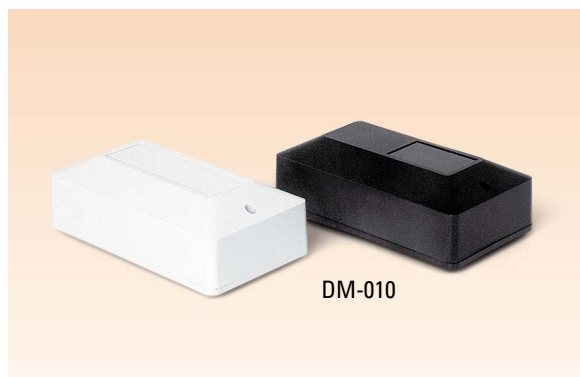

### DM-020-A

FOR SCREW

MATERIAL	ABS
COLOR	LIGHT GRAY / BLACK
PACKAGING	20 PCS/BOX

**DM-022** 120 x 60 x 34 mm **WALL MOUNT ENCLOSURE**

MATERIAL	ABS
COLOR	LIGHT GRAY / BLACK
PACKAGING	20 PCS/BOX

**DM-010** 86 x 155 x 49 mm **WALL MOUNT ENCLOSURE**