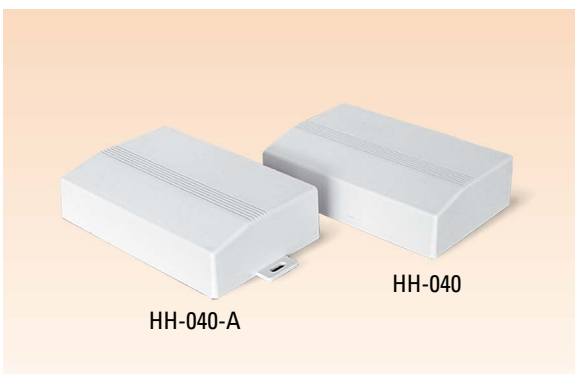

HH-040 STANDARD 175 x 115 x 44 mm **WALL MOUNT ENCLOSURE**

HH-040-A WALL MOUNT

MATERIAL	ABS
COLOR	LIGHT GRAY / BLACK
PACKAGING	10 PCS/BOX