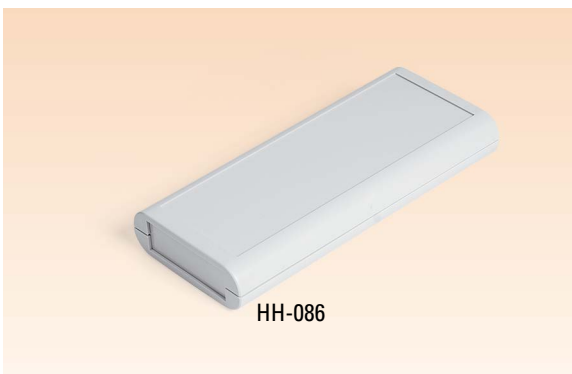

HH-086	177 x 77 x 25 mm	HAND HELD ENCLOSURE	
MATERIAL	ABS	SUITABLE ACCESSORIES	
COLOR	LIGHT GRAY	A-58 CLICK WALL MOUNT	
PACKAGING	1 PCS/BOX	A-190 BELT CLIPS