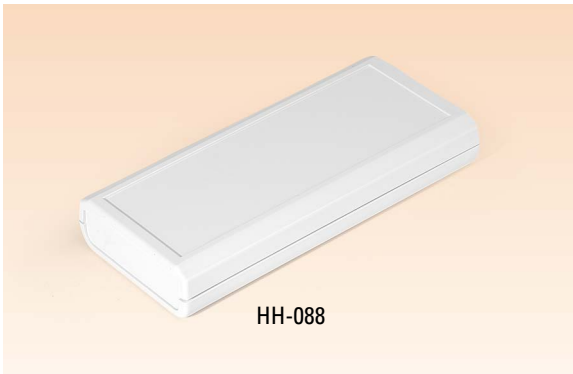

HH-088 172 x 77 x 28 mm **HAND HELD ENCLOSURE**

MATERIAL	ABS	SUITABLE ACCESSORIES
COLOR	LIGHT GRAY / BLACK	A-58 CLICK WALL MOUNT
PACKAGING	10 PCS/BOX	A-59 WALL MOUNT EAR