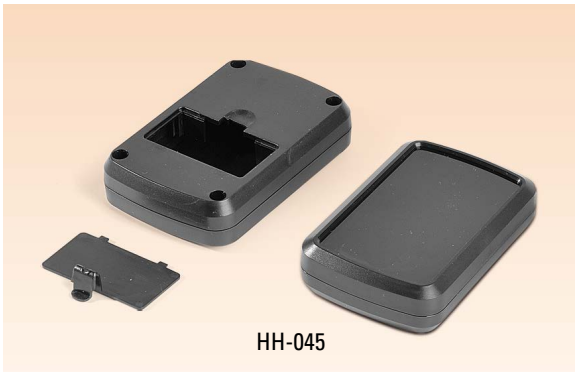

<b>HH-020</b>	58 x 92 x 27 mm	<b>HAND HELD ENCLOSURE</b>
MATERIAL	ABS	<b>SUITABLE ACCESSORIES</b>
COLOR	LIGHT GRAY / BLACK	A-58 CLICK WALL MOUNT
PACKAGING	50 PCS/BOX	A-59 WALL MOUNT EAR

<b>HH-026</b>	100 x 68 x 22 mm	<b>REMOTE CONTROL ENCLOSURE WITH BATTERY COMPARTMENT</b>
MATERIAL	ABS	<b>SUITABLE ACCESSORIES</b>
COLOR	LIGHT GRAY / BLACK	BATTERY CONTACT SET
BATTERY HOLDER	2xAA or 9V APPLICABLE	A-58 CLICK WALL MOUNT
PACKAGING	50 PCS/BOX	A-190 BELT CLIPS
		A-57 TILTING FOOT

<b>HH-028</b>	115 x 68 x 22 mm	<b>REMOTE CONTROL ENCLOSURE WITH BATTERY COMPARTMENT</b>
MATERIAL	ABS	<b>SUITABLE ACCESSORIES</b>
COLOR	LIGHT GRAY / BLACK	BATTERY CONTACT SET
BATTERY HOLDER	3xAA Or 9V APPLICABLE	A-58 CLICK WALL MOUNT
PACKAGING	50 PCS/BOX	A-190 BELT CLIPS
		A-57 TILTING FOOT

**HH-042** 69,5 x 50,5 x 21 mm **HAND HELD ENCLOSURE**

MATERIAL	ABS	<b>SUITABLE ACCESSORIES</b>
COLOR	LIGHT GRAY / BLACK	A-58 CLICK WALL MOUNT
PACKAGING	50 PCS/BOX	A-59 WALL MOUNT EAR
		A-190 BELT CLIPS

**HH-044** 88,5 x 63 x 27,5 mm **HAND HELD ENCLOSURE**

MATERIAL	ABS	<b>SUITABLE ACCESSORIES</b>
COLOR	LIGHT GRAY / BLACK	A-58 CLICK WALL MOUNT
PACKAGING	50 PCS/BOX	A-59 WALL MOUNT EAR
		A-190 BELT CLIPS