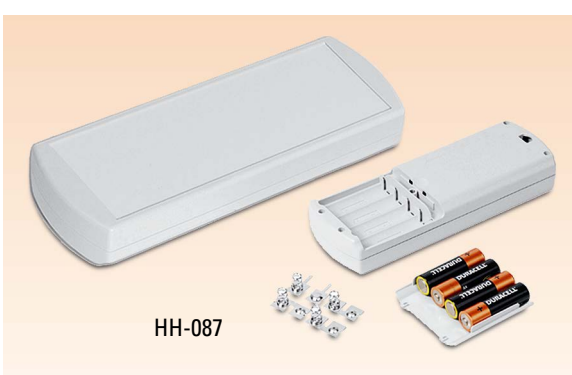

HH-087	65 x 182 x 28 mm	REMOTE CONTROL ENCLOSURE WITH BATTERY COMPARTMENT	
MATERIAL	ABS	SUITABLE ACCESSORIES	
COLOR	LIGHT GRAY	A-935 4xAA BATTERY CONTACT SET	
BATTERY HOLDER	4xAA	A-190 BELT CLIPS