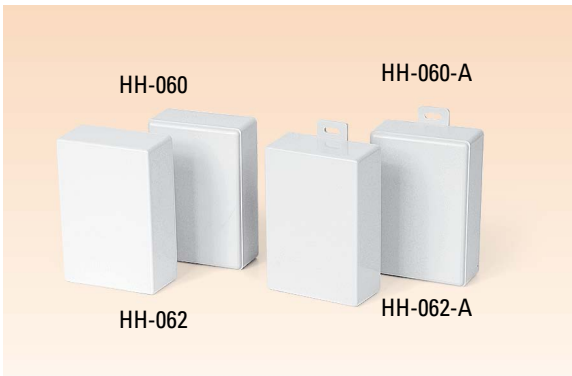

HH-060	75 x 110 x 36 mm (2 SCREWS)	HAND HELD ENCLOSURE	
HH-062	75 x 110 x 36 mm (4 SCREWS)	MATERIAL	ABS
HH-060-A	WITH EAR (2 SCREWS)	COLOR	LIGHT GRAY / BLACK
HH-062-A	WITH EAR (4 SCREWS)	PACKAGING	50 PCS/BOX

• HH-062 IS RECOMMENDED FOR NEW DESIGNS