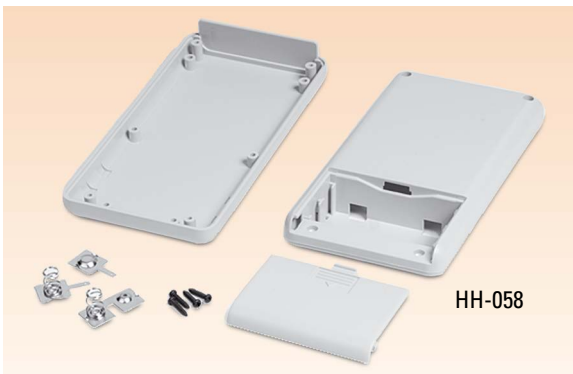

HH-058 135 x 70 x 24 mm **REMOTE CONTROL ENCLOSURE WITH BATTERY COMPARTMENT**

MATERIAL	ABS	SUITABLE ACCESSORIES
COLOR	LIGHT GRAY	A-932 2xAA BATTERY CONTACT SET
BATTERY HOLDER	2xAA or 9V APPLICABLE	A-204 BATTERY CONTACT
		A-190 BELT CLIPS
		A-57 TILTING FOOT