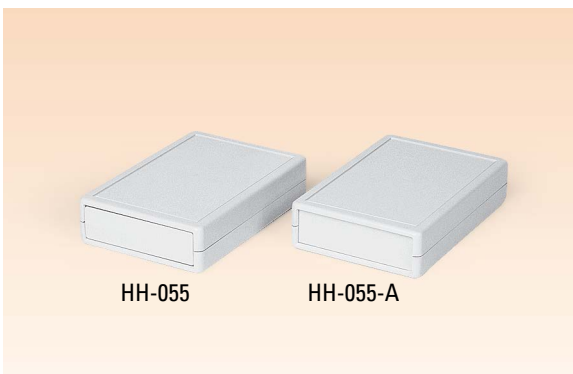

HH-055 STANDARD 76 x 112 x 26 mm **HAND HELD ENCLOSURE**

HH-055-B CURVED PANEL **PANEL OPTIONS**

MATERIAL	ABS	SUITABLE ACCESSORIES
COLOR	LIGHT GRAY / BLACK	A-58 CLICK WALL MOUNT
PACKAGING	10 PCS/BOX	A-59 WALL MOUNT EAR
		A-190 BELT CLIP
		A-57 TILTING FOOT