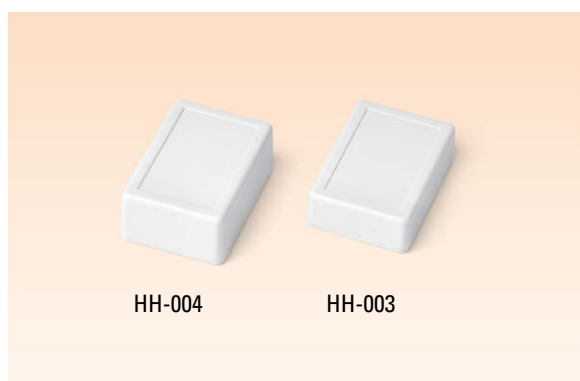

HH-004

HH-003

HH-003

35 x 50 x 15 mm

POCKET SIZE ENCLOSURE

HH-004

35 x 50 x 20 mm

MATERIAL	ABS
COLOR	BLACK / LIGHT GRAY
PACKAGING	20 PCS/BOX

• WALL MOUNTABLE MODELS Page 22-23