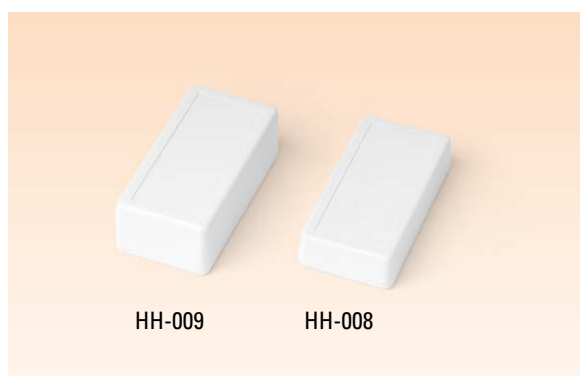

HH-009

HH-008

HH-008

35 x 70 x 15 mm

POCKET SIZE ENCLOSURE

HH-009

35 x 70 x 23 mm

MATERIAL	ABS
COLOR	BLACK / LIGHT GRAY
PACKAGING	20 PCS/BOX

• WALL MOUNTABLE MODELS Page 22-23