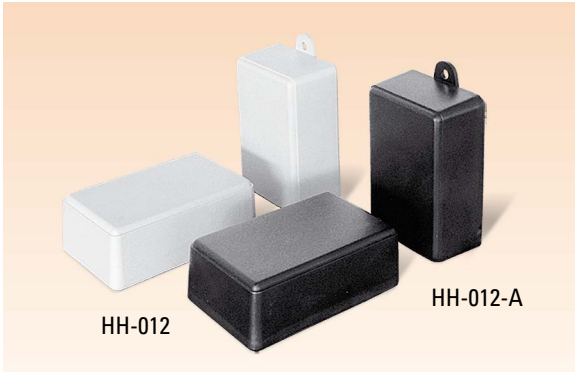

• WALL MOUNTABLE MODELS Page 22-23

HH-014

HH-014

45 x 72,5 x 23 mm

POCKET SIZE ENCLOSURE

MATERIAL	ABS
COLOR	BLACK / LIGHT GRAY
PACKAGING	20 PCS/BOX

• WALL MOUNTABLE MODELS Page 22-23

HH-010	41 x 66 x 16 mm	POCKET SIZE ENCLOSURE
---------------	-----------------	------------------------------

MATERIAL	ABS	SUITABLE ACCESSORIES
COLOR	LIGHT GRAY / BLACK	A-58 CLICK WALL MOUNT
PACKAGING	50 PCS/BOX	A-59 WALL MOUNT EAR

HH-012	STANDARD 54 x 84 x 32 mm	HAND HELD ENCLOSURE
---------------	-----------------------------	----------------------------