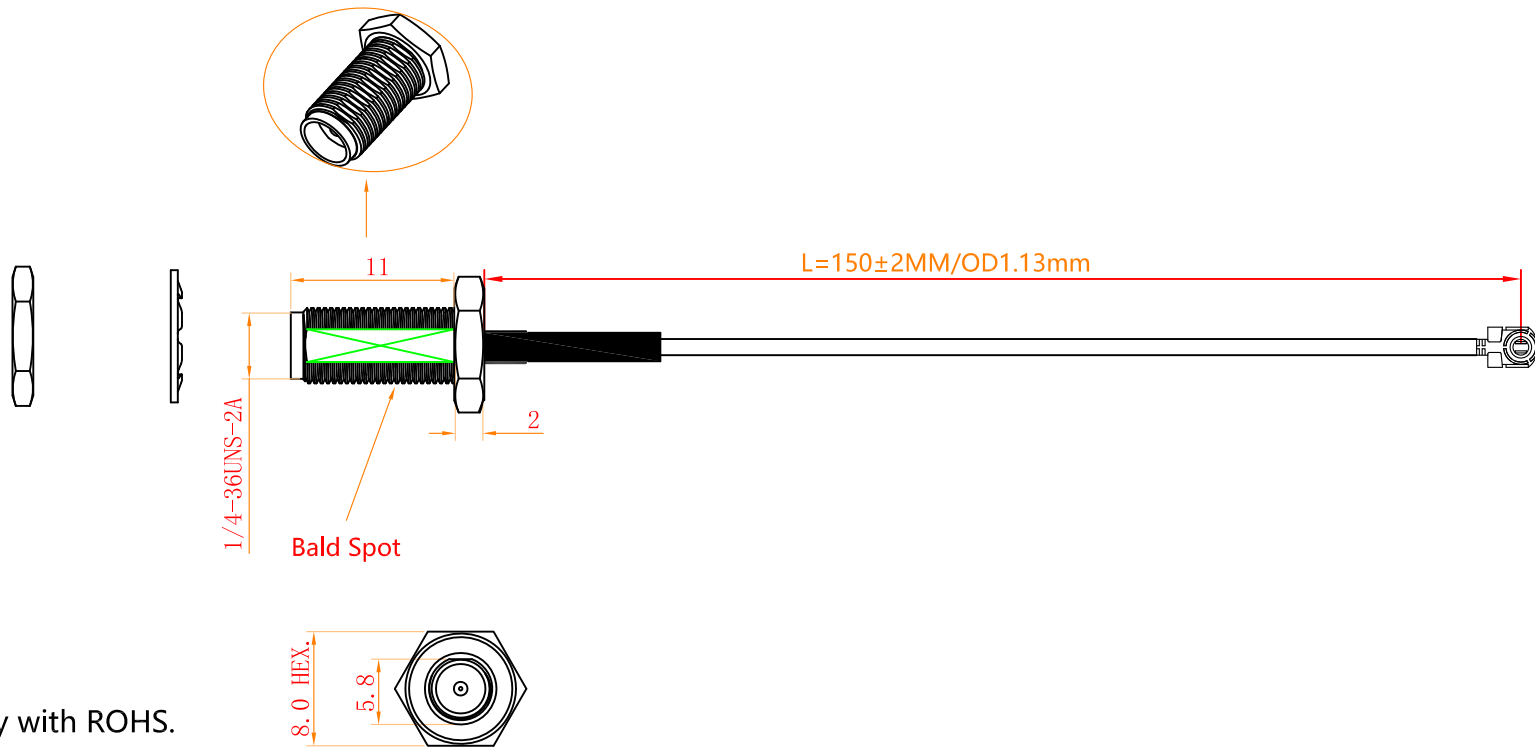

# DRAWING

Product Name Cable-assembly	P/N: AC-CAB-SMAF-IPEX /113150MM
--------------------------------	------------------------------------

- 1.Products comply with ROHS.
- 2.10PCS/1PE bags.
- 3.Impedance:50Ohm.
- 4.Temperature: -40°C~+70°C.
- 5.Frequency:DC-3GHz.

Technology: **RoHS**

佛山市三水亚创通讯有限公司  
ASIAN CREATION COMMUNICAION CO.,LTD

3					 佛山市三水亚创通讯有限公司 ASIAN CREATION COMMUNICAION CO.,LTD								
2			STANDARD	SCALE						QTY	1PCS	DR.	Z.T
1				SPEC						WET	10g	VENDER	BEN
NO.	PARTNAME	DESCRIPTION	MATERIAL	DWG NO.	AC-CAB-SMAF-IPEX/113-150MM	REV	A	CHKD	BEN				
				SHEET	1/1	单位 UNIT	MM	投影法	DAY	2022-12-03			